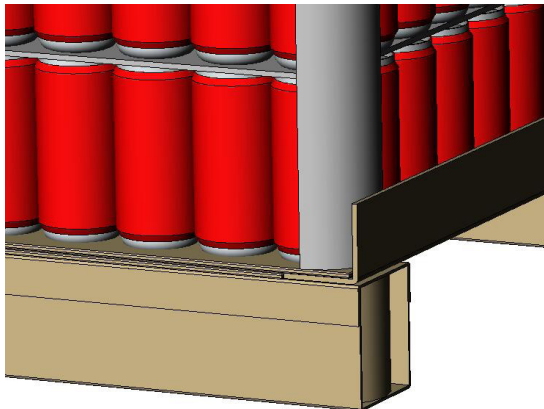

TRANSPORT PACKAGING SOLUTIONS

C-Profile

Protecting the corners of round products

- 100% carton board
- For round corners
- ISPM-15 compliant
- Lightweight and strong
- Ecological board alternative

Sustainable packaging is your contribution to the environment

SIZES

Standard Width (B) ¹	85 or 100 mm ± 5 mm
Length (L)	50 - 3000 mm ± 2 - 5 mm
Thickness (D)	2 - 5 mm ± 0.2 - 0.4 mm
Profilator radius (R)	HS: 60 mm ± 10 mm BIO: 50 mm ± 10 mm

Commonly used for bottles, cans, barrels, paper rolls, textiles, furnitures, etc.

QUALITIES

- Bio/kraft 100% recyclable product
- Kraft HS moisture resistant quality

C-profile can be provided in brown and white colour.

A solution in accordance with current environmental philosophy gives a good image and reflects a company's ability to react to changes.